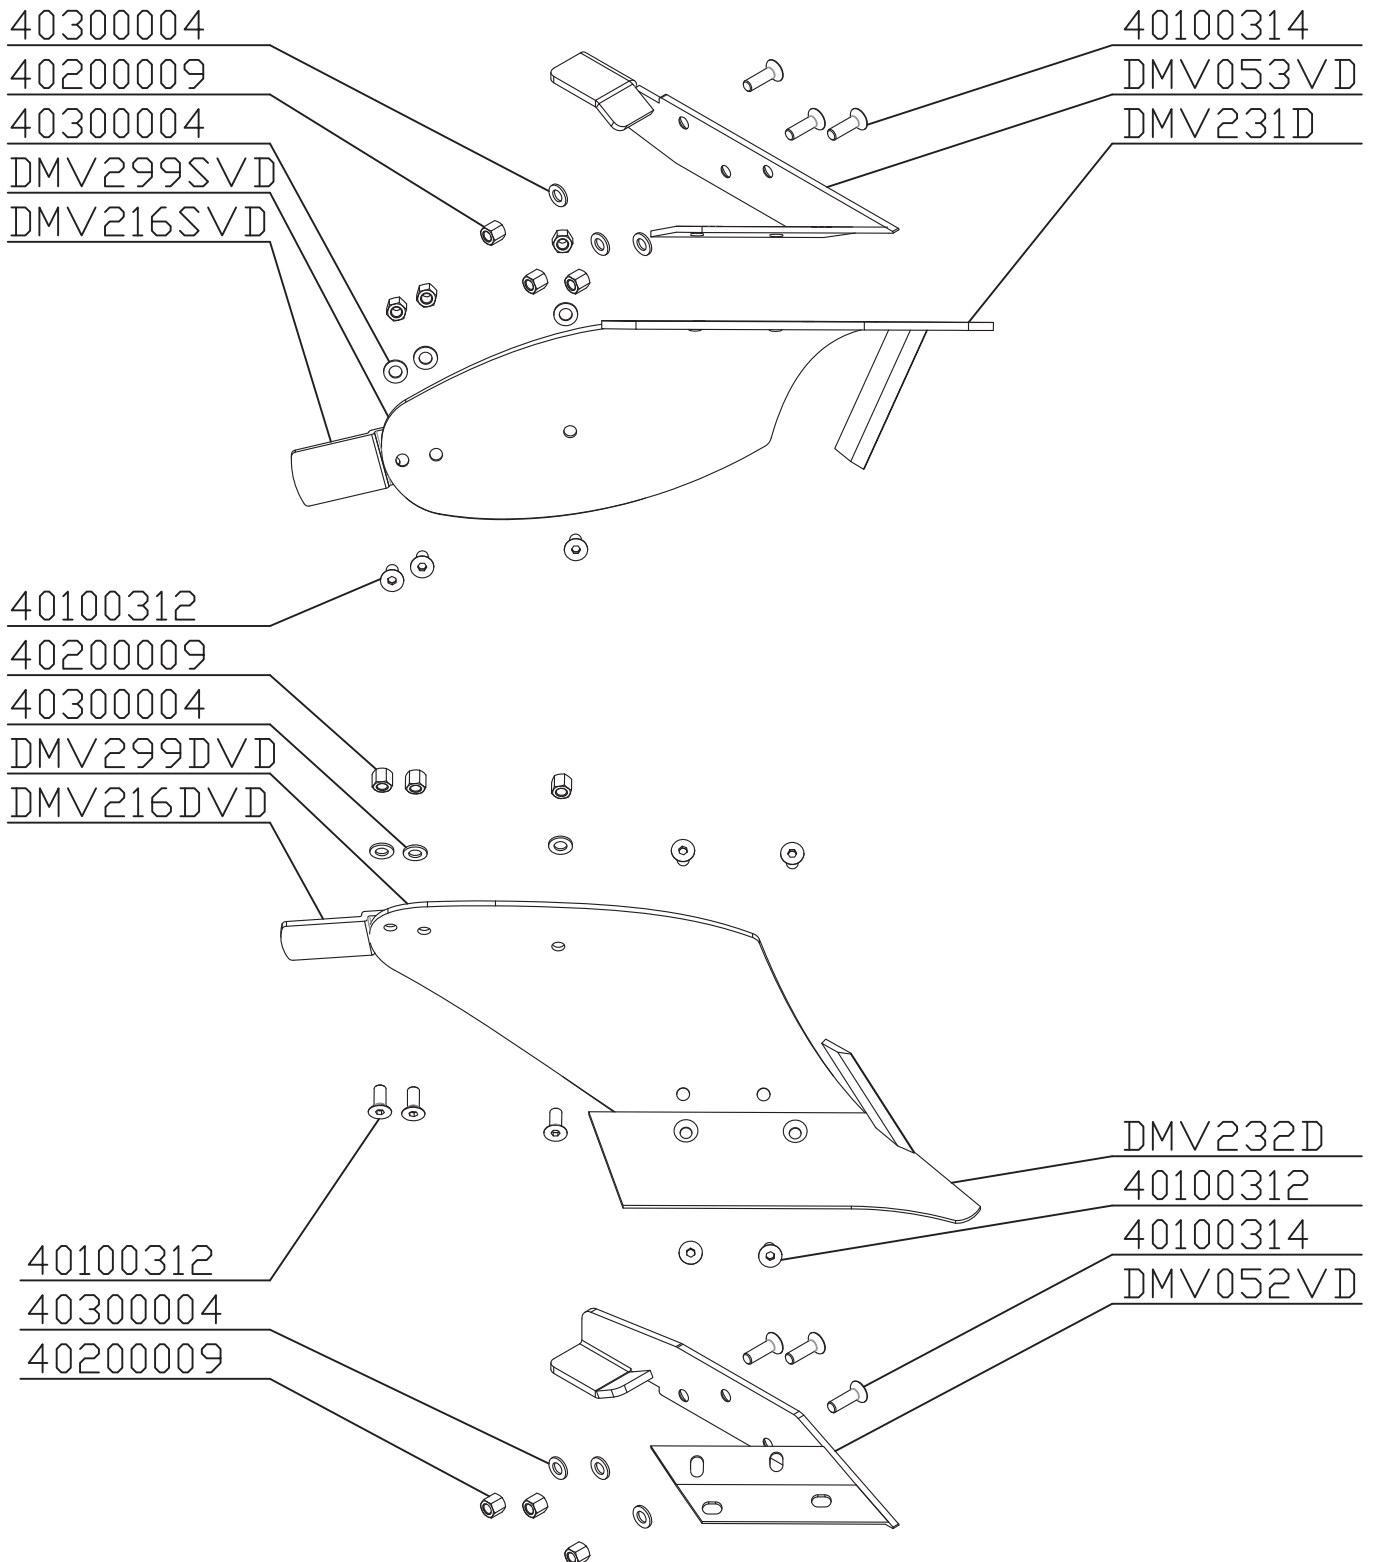

RM 8

Aratro Reversibile
Reversible Plough
Brabant Reversible

TELAIO - FRAME - CHASSIS

RM 8

Aratro Reversibile
Reversible Plough
Brabant Reversible

CORPO LAVORANTE - WORKING BODY - CORPS LABOURANT

RM 8

Aratro Reversibile
 Reversible Plough
 Brabant Reversible

PORTA ATTREZZI - TOOL HOLDER - PORTE OUTILS