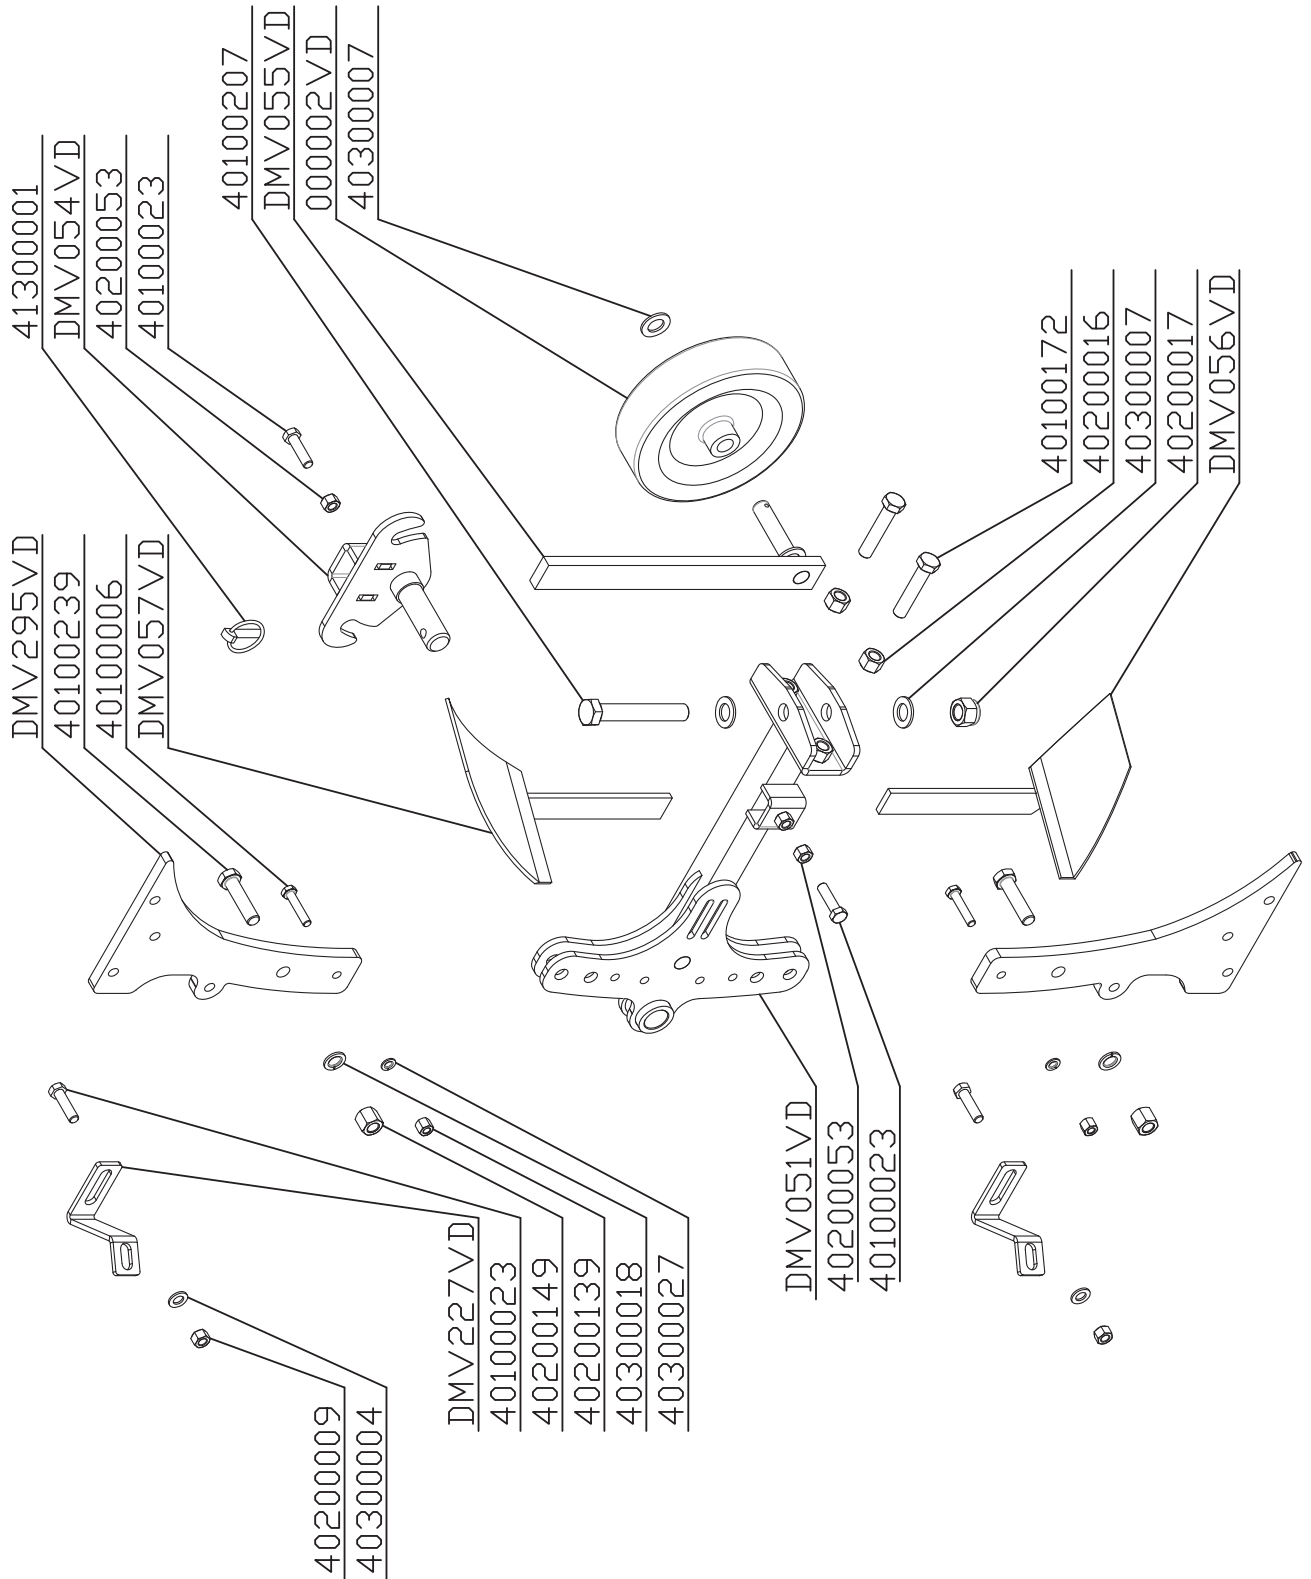

RM 8

Aratro Reversibile
Reversible Plough
Brabant Reversible

TELAIO - FRAME - CHASSIS

RM 8

Aratro Reversibile
Reversible Plough
Brabant Reversible

CORPO LAVORANTE - WORKING BODY - CORPS LABOURANT

RM 8

Aratro Reversibile
 Reversible Plough
 Brabant Reversible

PORTA ATTREZZI - TOOL HOLDER - PORTE OUTILS